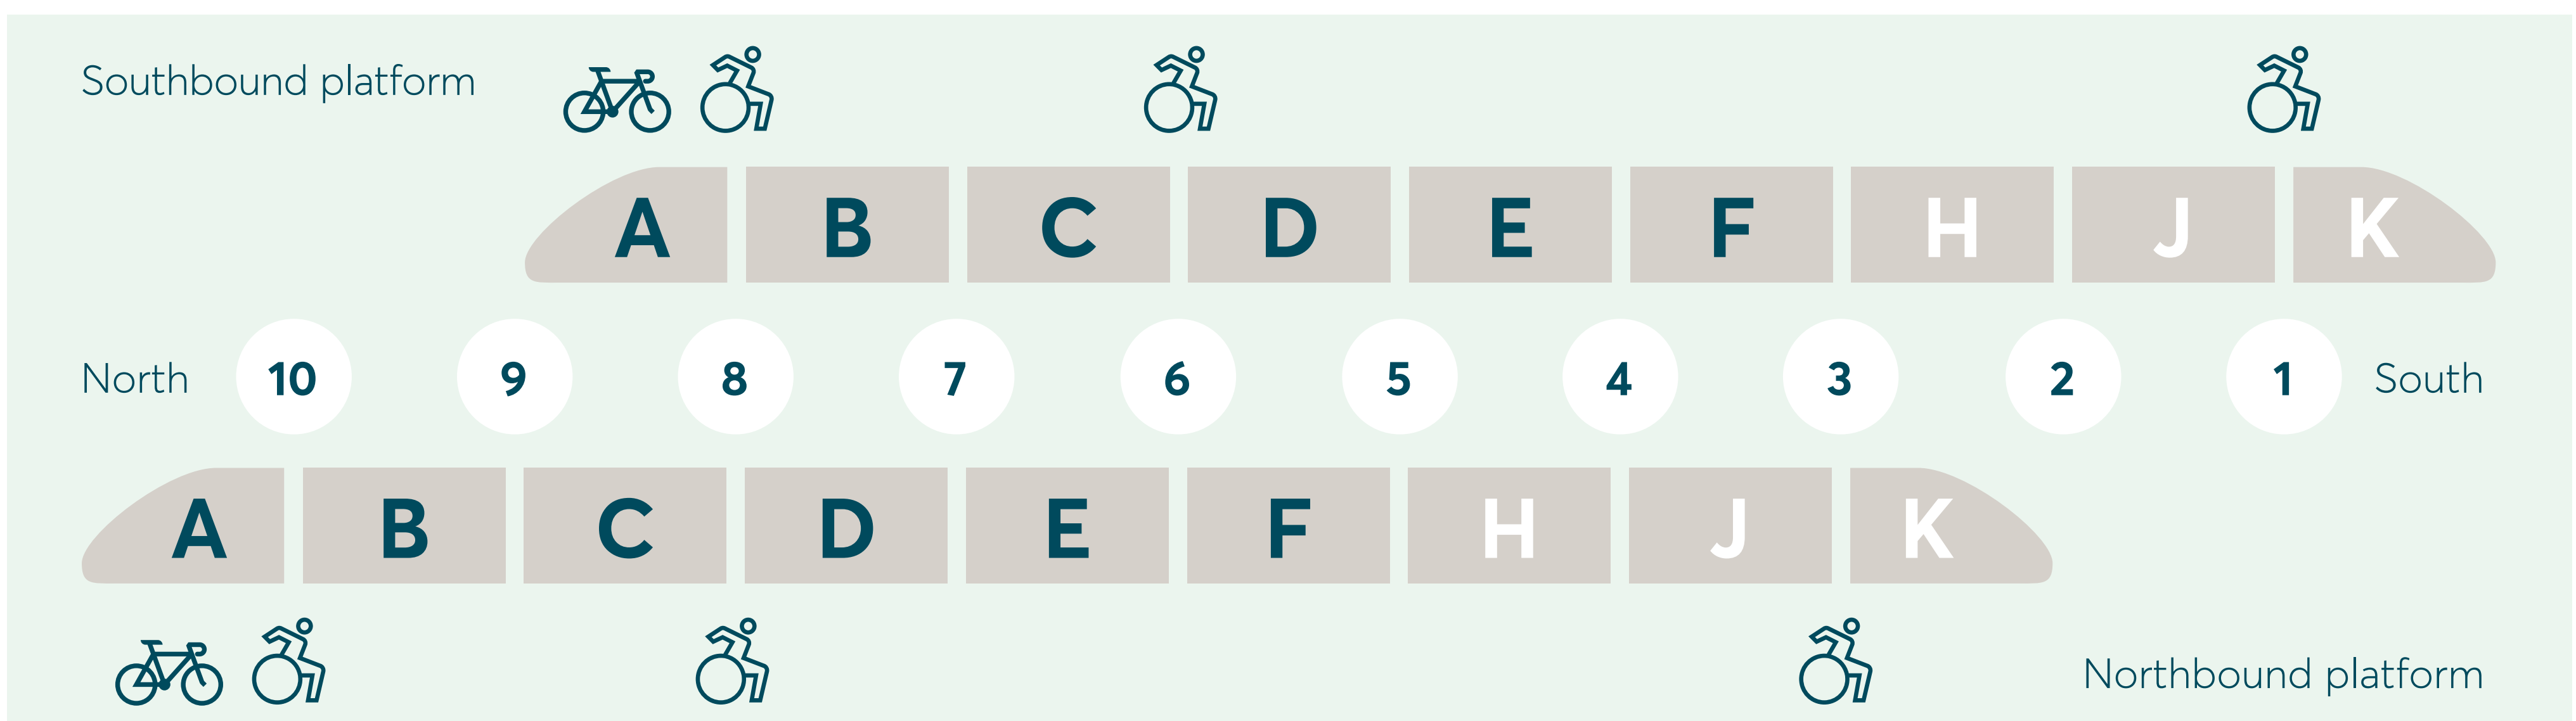

Useful Information

Find the best place to stand

Check the platform zone numbers to see where your coach stops. Stand there and you can get to your seat quickly and easily.

11-coach Pendolino

9-coach Pendolino

5- and 10-coach Super Voyager

Not sure where to stand or which train you're catching?
Ask a member of staff for help.

Sometimes coaches need to stop in reverse order on the platform. If so we'll let you know.
Please listen out for announcements.