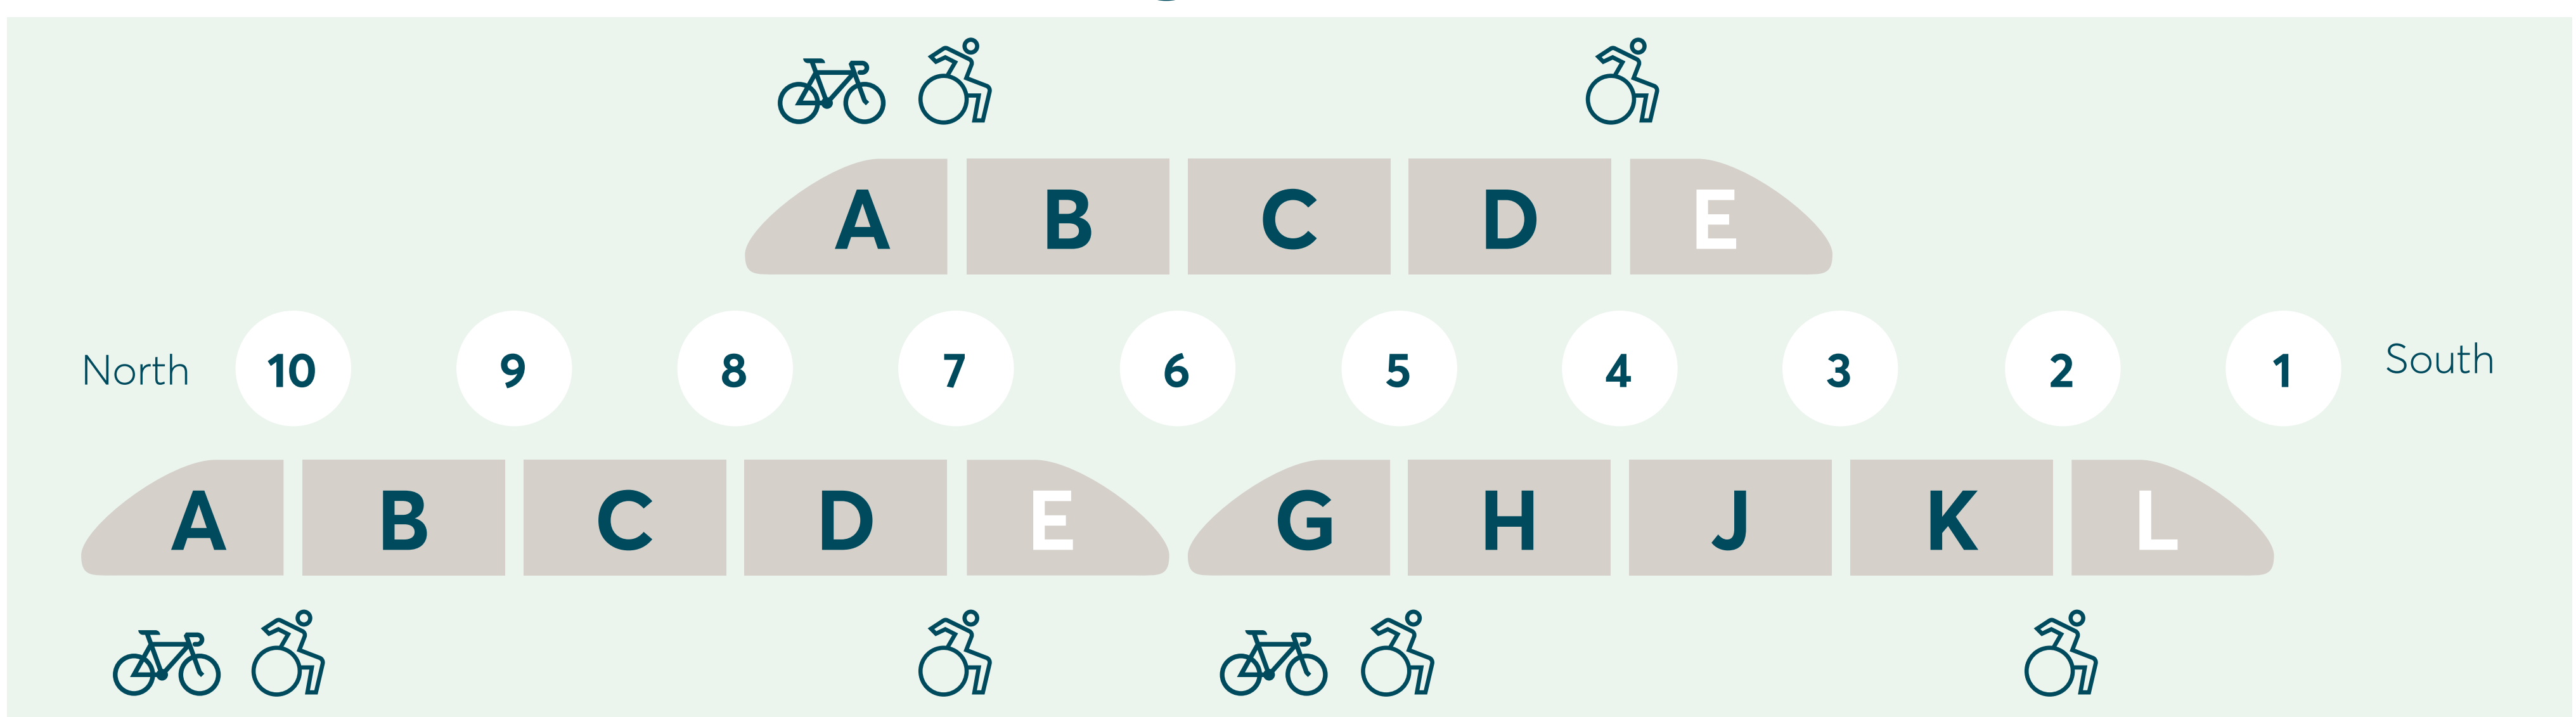

Useful Information

Find the best place to stand

Check the platform zone numbers to see where your coach stops. Stand there and you can get to your seat quickly and easily.

11-coach Pendolino

9-coach Pendolino

5- and 10-coach Super Voyager

Not sure where to stand or which train you're catching?
Ask a member of staff for help.

Sometimes coaches need to stop in reverse order on the platform. If so we'll let you know.
Please listen out for announcements.