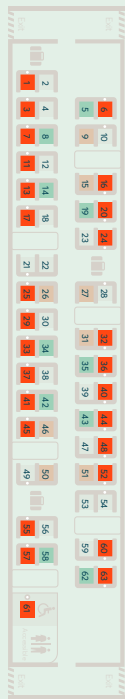

# Pendolino CV-19 seating plan

**Coach A**  
Standard  
46 Seats  
Bike(s)

21 Seats

**Coach B**  
Standard  
62 Seats  
1 Wheelchair

27 Seats

**Coach C**  
Standard  
48 Seats  
1 Wheelchair

15 Seats

**Coach D**  
Standard  
62 Seats  
1 Wheelchair

27 Seats

**Coach E**  
Standard  
76 Seats

32 Seats

**Coach F**  
Standard  
76 Seats

32 Seats

**Coach U**  
Standard  
74 Seats

30 Seats

**Coach G**  
First Class  
46 Seats

17 Seats

**Coach H**  
First Class  
44 Seats

16 Seats

**Coach J**  
First Class  
37 Seats  
1 Wheelchair

14 Seats

**Coach K**  
First Class  
18 Seats  
Kitchen

7 Seats

## KEY

- Available Seats
- Priority Seats
- Limited/no view
- Traveller Seats
- Not in use
- Power point

Seat reservations are displayed electronically above seats.