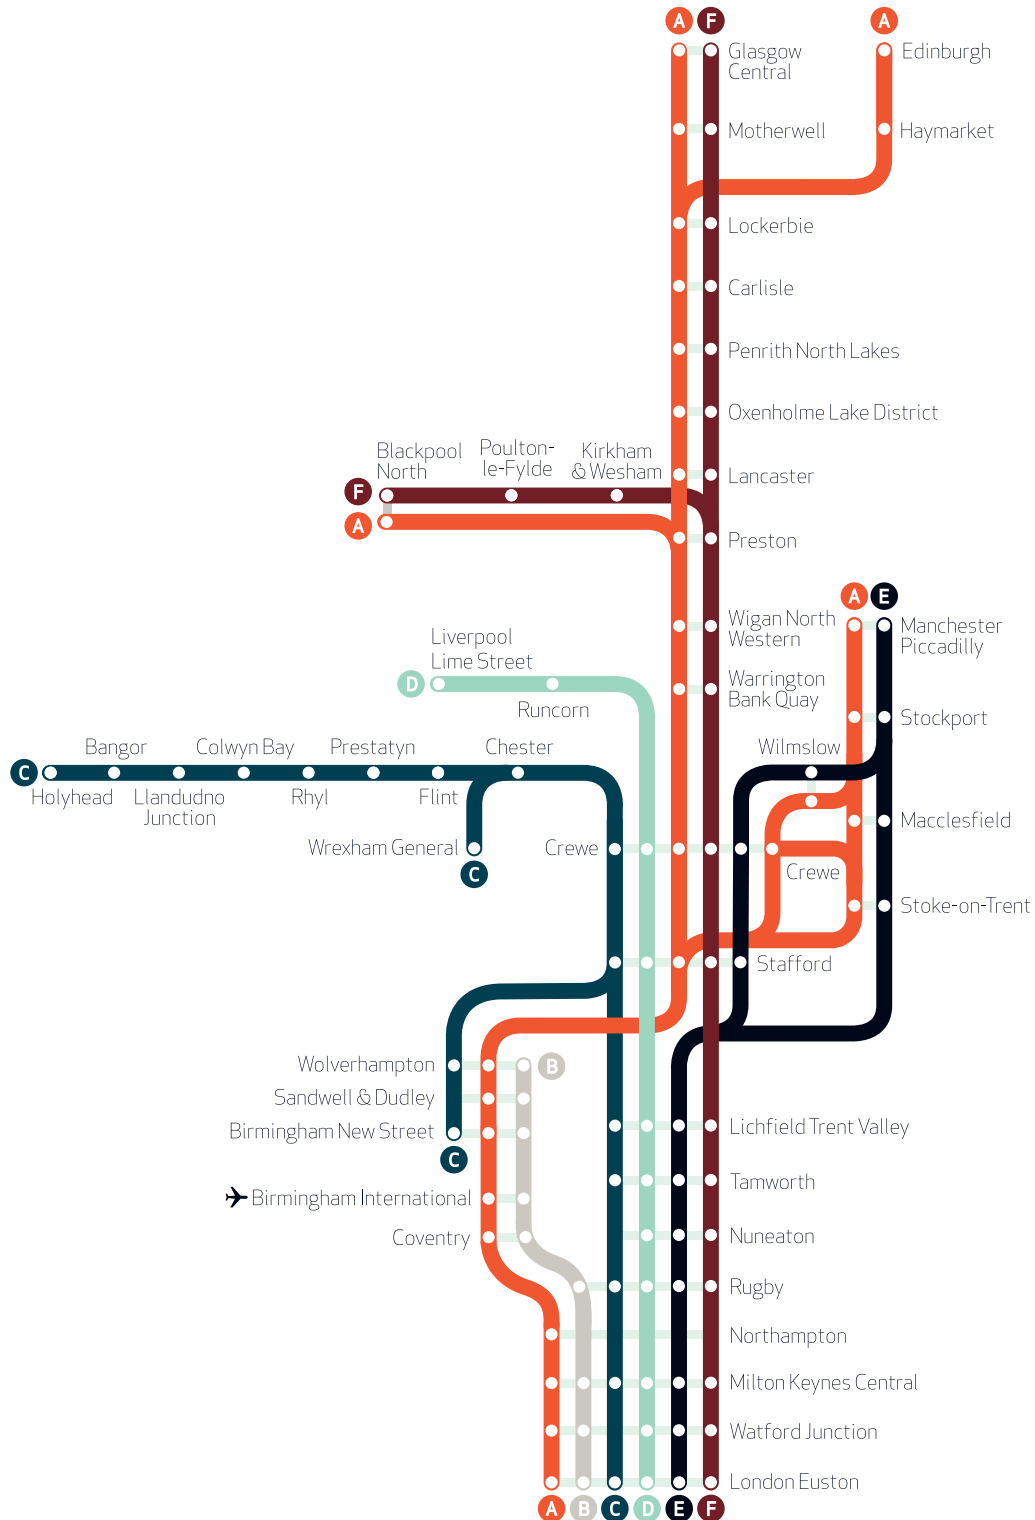

Revised Timetable

31/12/2024