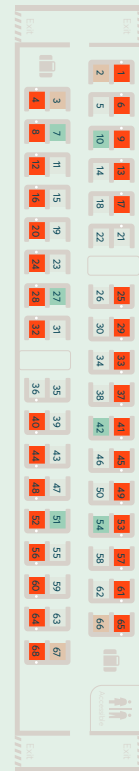

Super Voyager CV-19 seating plan

Coach A (& G*)

Standard

42 Seats 1 Wheelchair 4 Bikes Quiet Zone

20 Seats

Coach B (& H*)

Standard

68 Seats

32 Seats

Coach C (& J*)

Standard

68 Seats

32 Seats

Coach D (& K*)

Standard or First Class

52 Seats The Shop

14 Seats

Coach E (& L*)

First Class

26 Seats 1 Wheelchair

14 Seats

KEY

- Available Seats
- Priority Seats
- Limited/no view
- Power point

*Additional coaches on double length trains. Seat reservations are displayed electronically above seats.