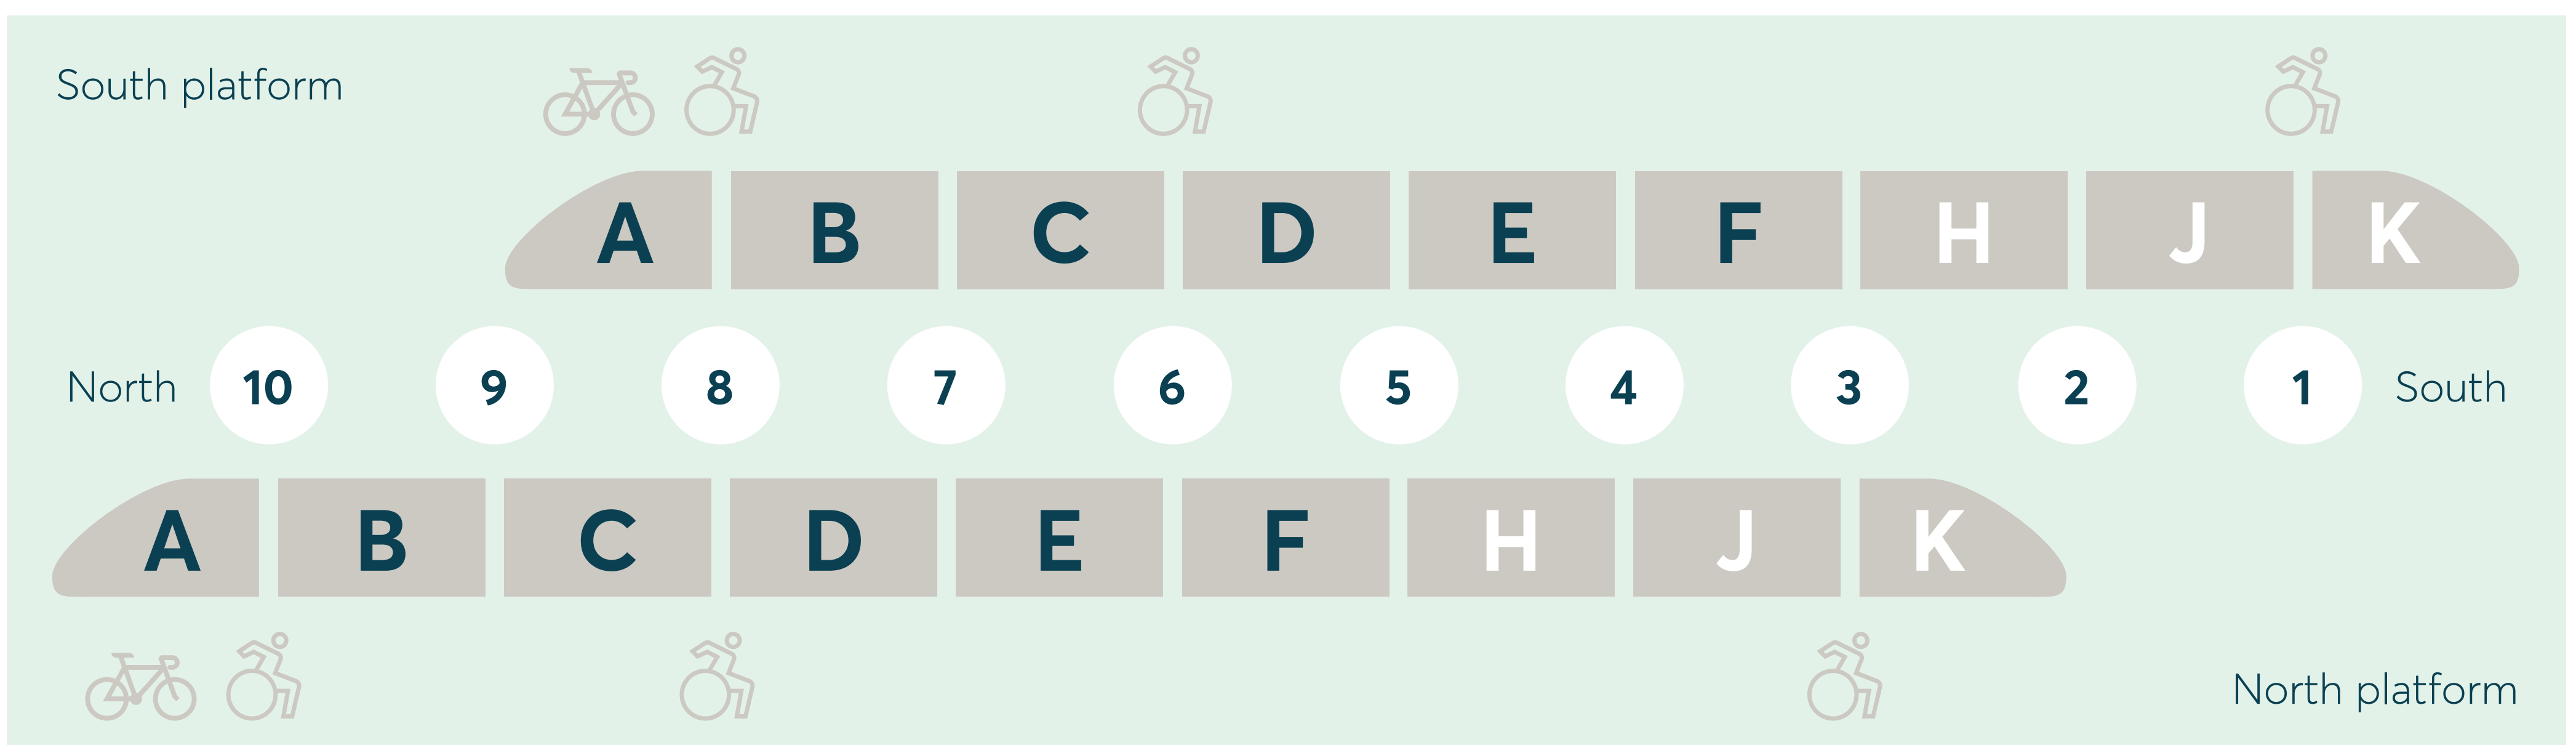

## Boarding your train

Use our handy platform zone numbers to help you catch your Avanti West Coast train as easily and quickly as possible.

### 11 coach Pendolino

### 9 coach Pendolino

### 5 and 10 coach Super Voyager

If you're unsure where to stand or which train you're catching, just ask a member of staff.

Please keep in mind this is a guide and sometimes our trains may have to stop in different locations which will affect where to board.