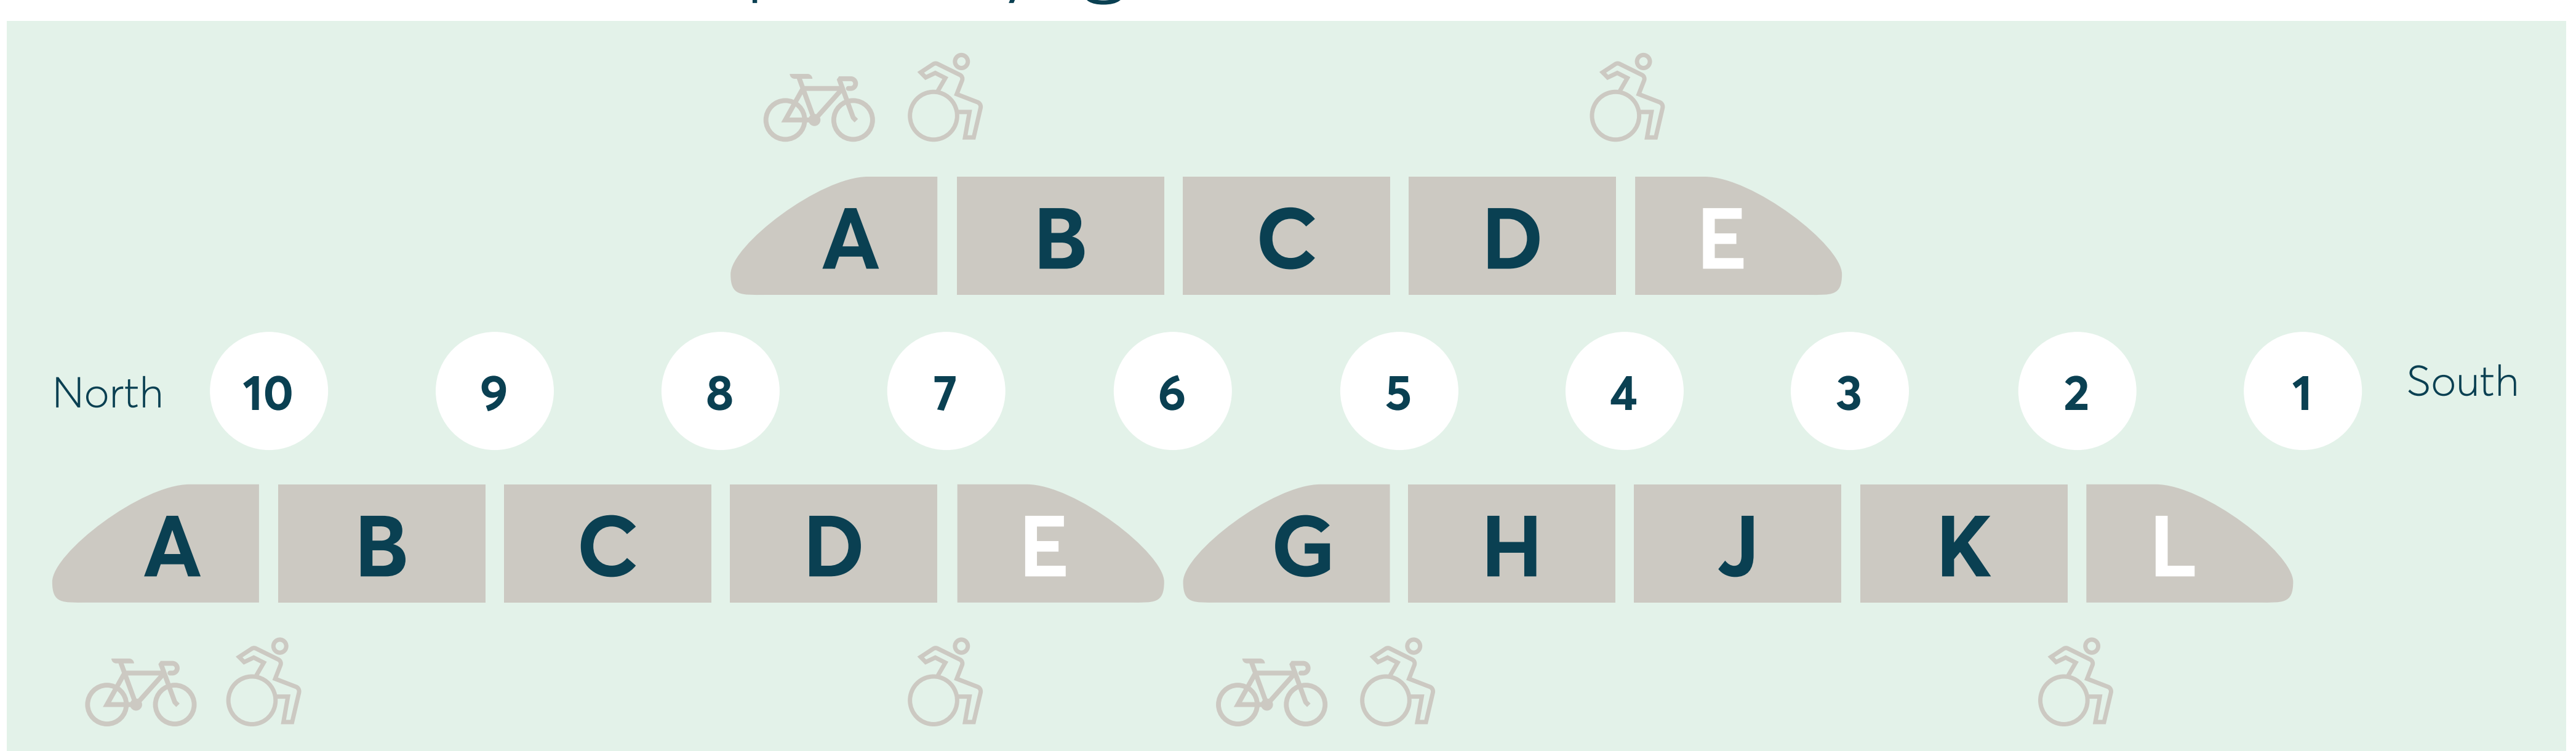

## Boarding your train

Use our handy platform zone numbers to help you catch your Avanti West Coast train as easily and quickly as possible.

### 5 and 10 coach Super Voyager

If you're unsure where to stand or which train you're catching, just ask a member of staff.

Please keep in mind this is a guide and sometimes our trains may have to stop in different locations which will affect where to board.