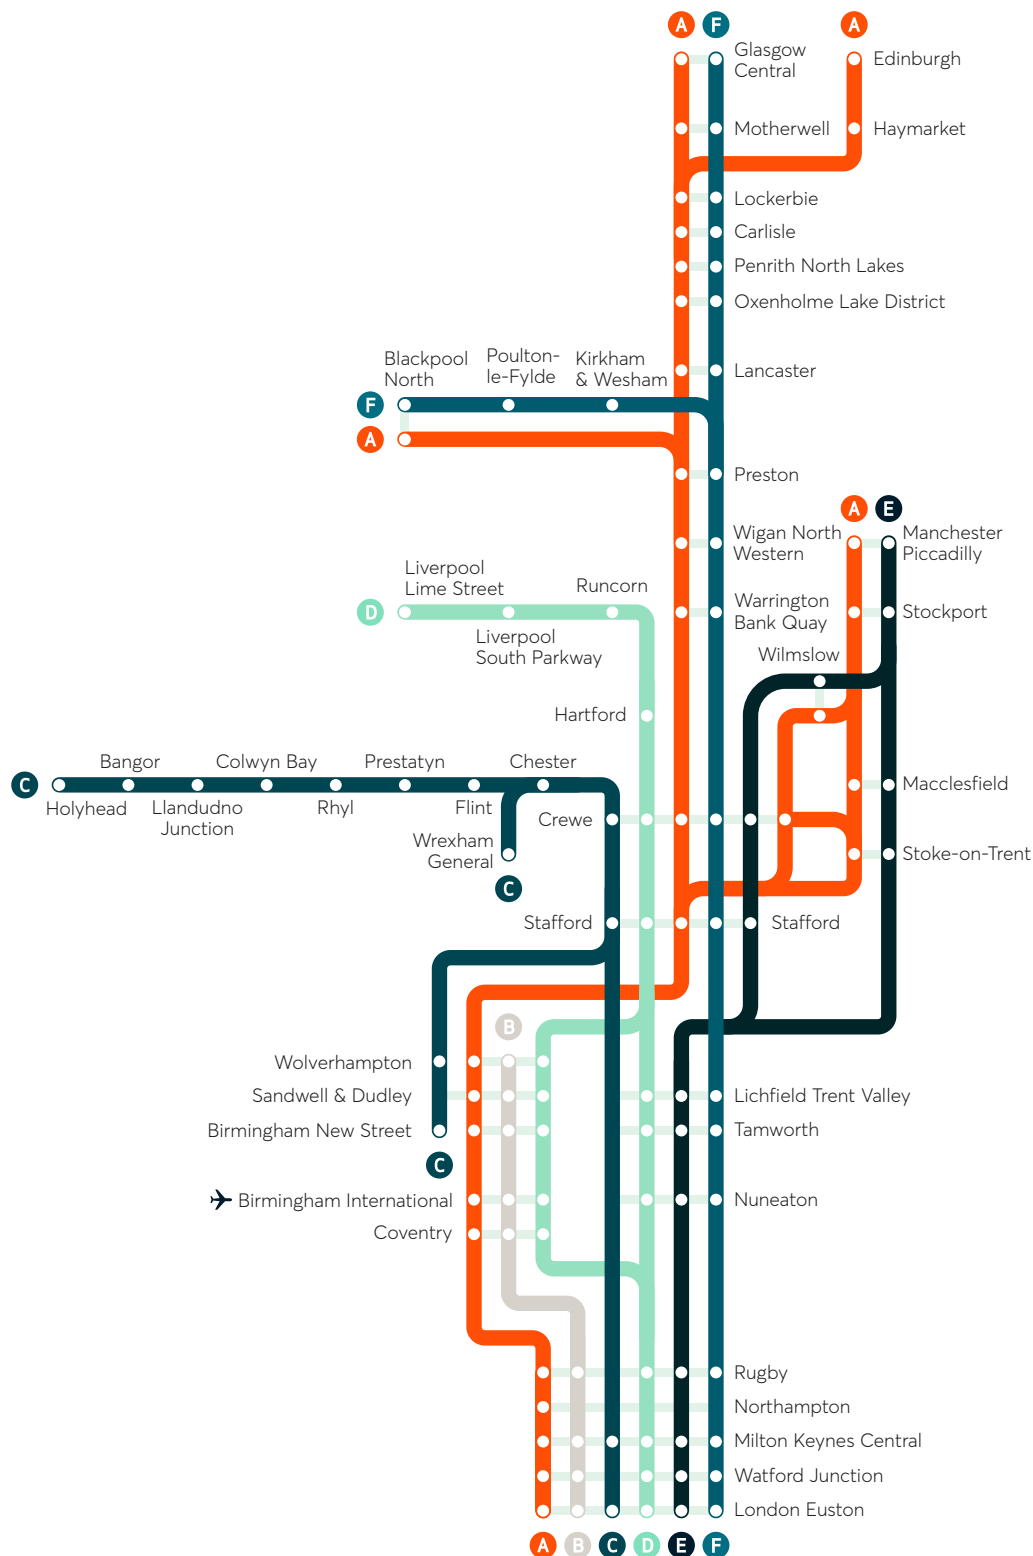

Revised Timetable

06/07/2026 to 10/07/2026