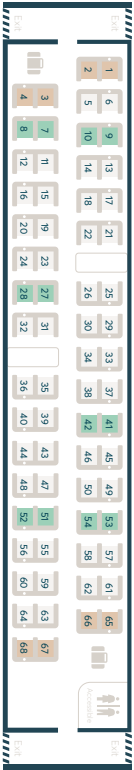

Super Voyager seating plan

Additional coaches on 10-car trains

Coach A (& G*)

Standard

42 Seats 1 Wheelchair 4 Bikes Quiet Zone

Coach B (& H*)

Standard

68 Seats

Coach C (& J*)

Standard

68 Seats

Coach D (& K*)

Standard or First Class

52 Seats The Shop

Coach E (& L*)

First Class

26 Seats 1 Wheelchair

KEY

Luggage areas

Priority seats

Limited/no view

Power point

Wheelchair position

Bikes

Avanti West Coast operates a no smoking policy on all trains.

All seats have a view unless shown otherwise.

Seat reservations are displayed electronically above seats.