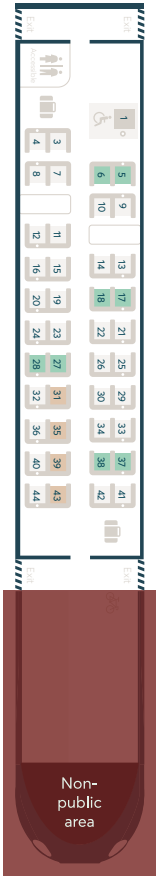

Super Voyager seating plan

Additional coaches on 10-car trains

Coach A (& G*)

Standard

42 Seats 1 Wheelchair 4 Bikes Quiet Zone

Coach B (& H*)

Standard

68 Seats

Coach C (& J*)

Standard

68 Seats

Coach D (& K*)

Standard or First Class

52 Seats The Shop

Coach E (& L*)

First Class

26 Seats 1 Wheelchair

KEY

Luggage areas

Priority seats

Limited/no view

Power point

Wheelchair position

Bikes

Avanti West Coast operates a no smoking policy on all trains.

All seats have a view unless shown otherwise.

Seat reservations are displayed electronically above seats.