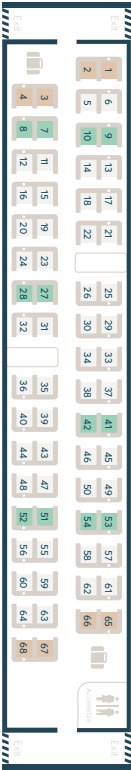

Super Voyager seating plan

Additional coaches on 10-car trains

Coach A (& G*)

Standard

42 Seats 1 Wheelchair 4 Bikes Quiet Zone

Coach B (& H*)

Standard

68 Seats

Coach C (& J*)

Standard

68 Seats

Coach D (& K*)

Standard or First Class

52 Seats The Shop

Coach E (& L*)

First Class

26 Seats 1 Wheelchair

KEY

Luggage areas

Priority seats

Limited/no view

Power point

Wheelchair position

Bikes

Avanti West Coast operates a no smoking policy on all trains.

All seats have a view unless shown otherwise.

Seat reservations are displayed electronically above seats.