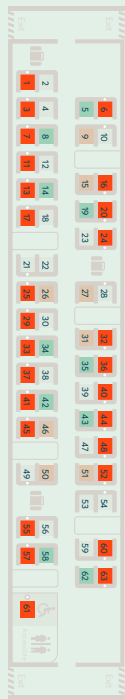

# Pendolino CV-19 seating plan

**Coach A**  
Standard  
46 Seats  
Bike(s)

21 Seats

**Coach B**  
Standard  
62 Seats  
1 Wheelchair

27 Seats

**Coach C**  
Standard  
48 Seats  
1 Wheelchair

19 Seats

**Coach D**  
Standard  
62 Seats  
1 Wheelchair

27 Seats

**Coach E**  
Standard  
76 Seats

32 Seats

**Coach F**  
Standard  
76 Seats

32 Seats

**Coach U**  
Standard  
74 Seats

30 Seats

**Coach G**  
First Class  
46 Seats

17 Seats

**Coach H**  
First Class  
44 Seats

16 Seats

**Coach J**  
First Class  
37 Seats  
1 Wheelchair

15 Seats

**Coach K**  
First Class  
18 Seats  
Kitchen

10 Seats

## KEY

- Available Seats
- Priority Seats
- Limited/no view
- Traveller Seats
- Power point

Seat reservations are displayed electronically above seats.