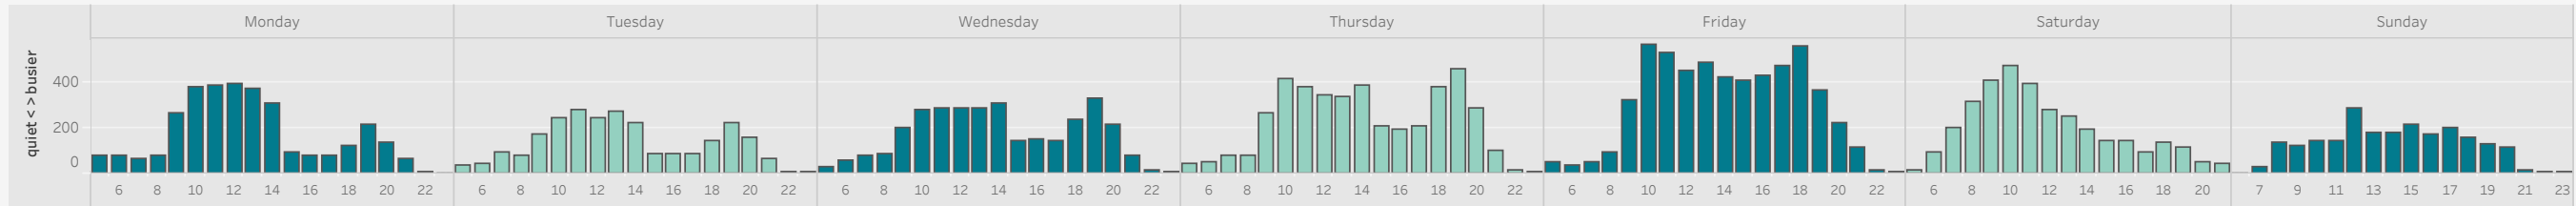

**Avanti Network (all) departures by day and hour**

**Euston departures by day and hour**

**Birmingham New Street departures by day and hour**

**Manchester Piccadilly departures by day and hour**

**Liverpool Lime Street departures by day and hour**

**Glasgow Central departures by day and hour**

**Preston departures by day and hour**

departure dates 7/8/2020 to 8/4/2020