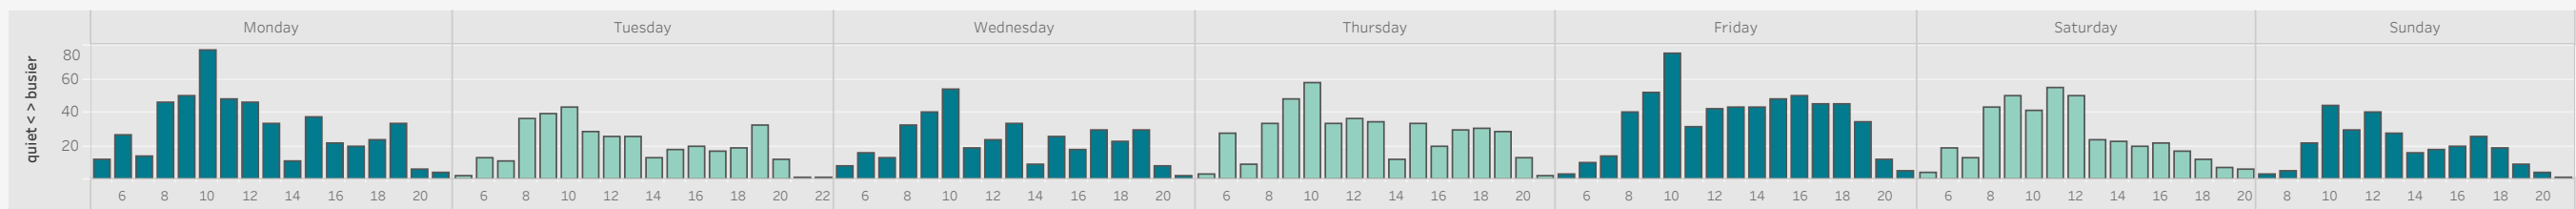

**Avanti Network (all) departures by day and hour**

**Euston departures by day and hour**

**Birmingham New Street departures by day and hour**

**Manchester Piccadilly departures by day and hour**

**Liverpool Lime Street departures by day and hour**

**Glasgow Central departures by day and hour**

**Preston departures by day and hour**

departure dates 7/8/2020 to 8/4/2020