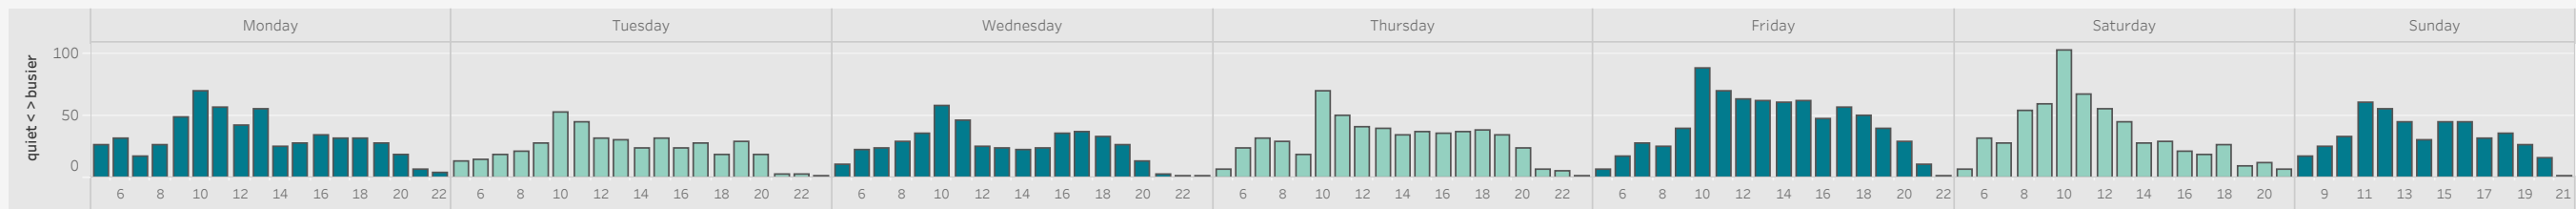

**Avanti Network (all) departures by day and hour**

**Euston departures by day and hour**

**Birmingham New Street departures by day and hour**

**Manchester Piccadilly departures by day and hour**

**Liverpool Lime Street departures by day and hour**

**Glasgow Central departures by day and hour**

**Preston departures by day and hour**

departure dates 7/8/2020 to 8/4/2020