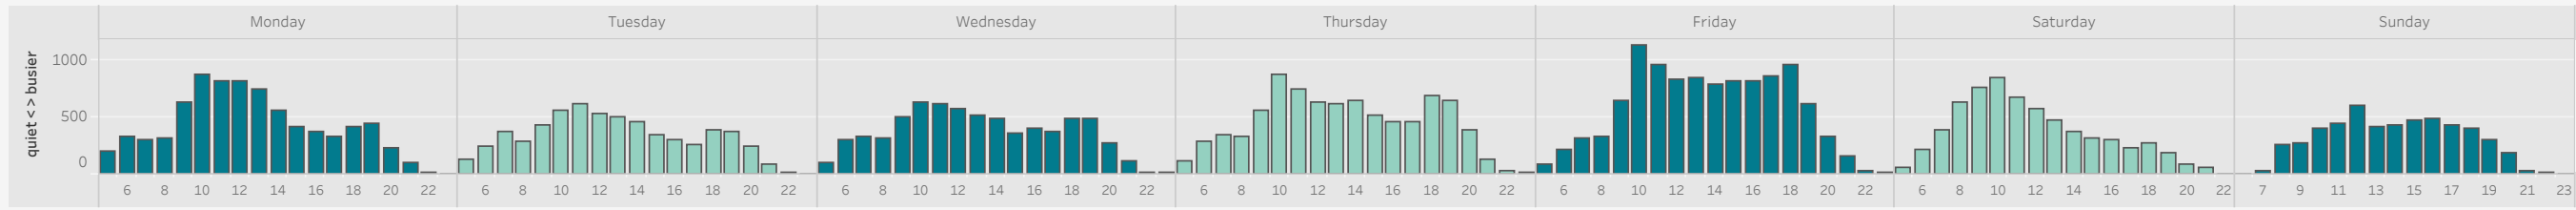

**Avanti Network (all) departures by day and hour**

**Euston departures by day and hour**

**Birmingham New Street departures by day and hour**

**Manchester Piccadilly departures by day and hour**

**Liverpool Lime Street departures by day and hour**

**Glasgow Central departures by day and hour**

**Preston departures by day and hour**

departure dates 7/8/2020 to 8/4/2020