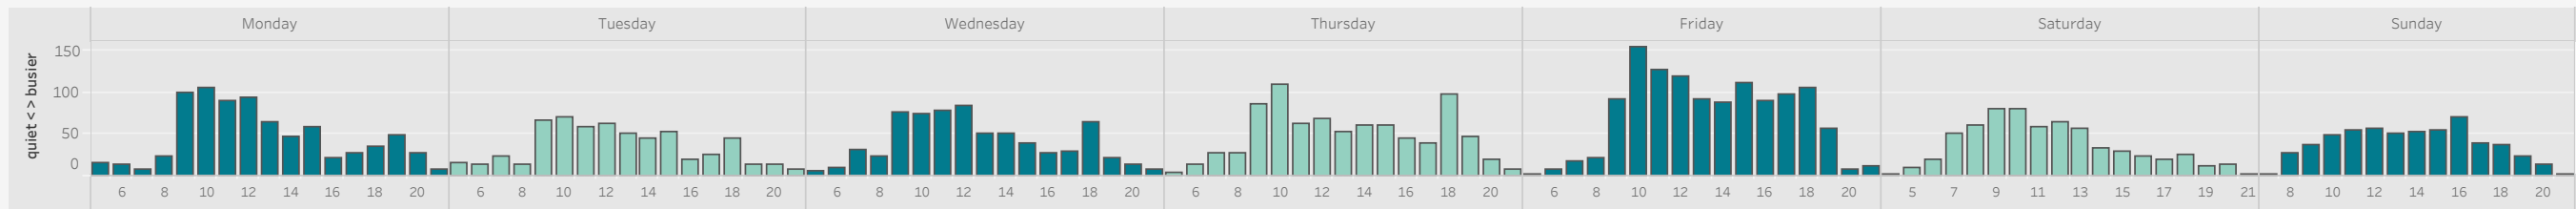

**Avanti Network (all) departures by day and hour**

**Euston departures by day and hour**

**Birmingham New Street departures by day and hour**

**Manchester Piccadilly departures by day and hour**

**Liverpool Lime Street departures by day and hour**

**Glasgow Central departures by day and hour**

**Preston departures by day and hour**

departure dates 7/8/2020 to 8/4/2020