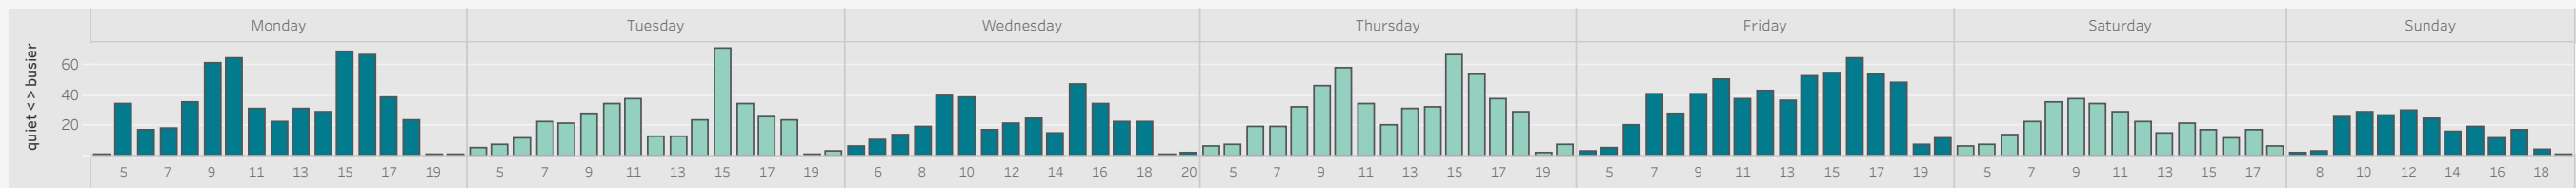

**Avanti Network (all) departures by day and hour**

**Euston departures by day and hour**

**Birmingham New Street departures by day and hour**

**Manchester Piccadilly departures by day and hour**

**Liverpool Lime Street departures by day and hour**

**Glasgow Central departures by day and hour**

**Preston departures by day and hour**

departure dates 7/8/2020 to 8/4/2020