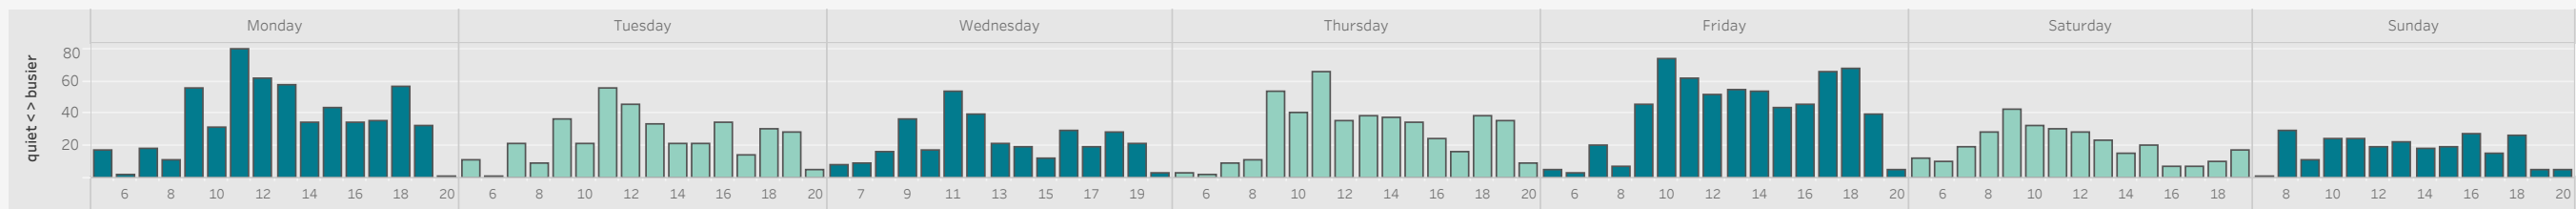

**Avanti Network (all) departures by day and hour**

**Euston departures by day and hour**

**Birmingham New Street departures by day and hour**

**Manchester Piccadilly departures by day and hour**

**Liverpool Lime Street departures by day and hour**

**Glasgow Central departures by day and hour**

**Preston departures by day and hour**

departure dates 7/8/2020 to 8/4/2020