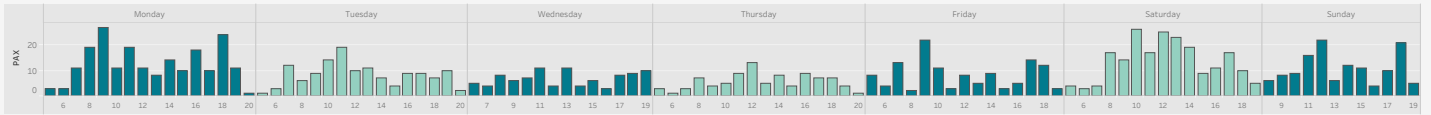

Avanti Network (all) departures by day and hour

Euston departures by day and hour

Birmingham New Street departures by day and hour

Manchester Piccadilly departures by day and hour

Liverpool Lime Street departures by day and hour