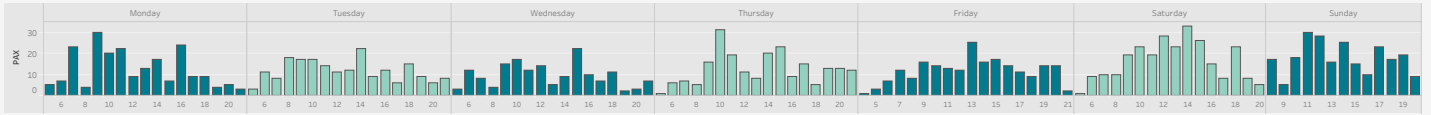

Avanti Network (all) departures by day and hour

Euston departures by day and hour

Birmingham New Street departures by day and hour

Manchester Piccadilly departures by day and hour

Liverpool Lime Street departures by day and hour