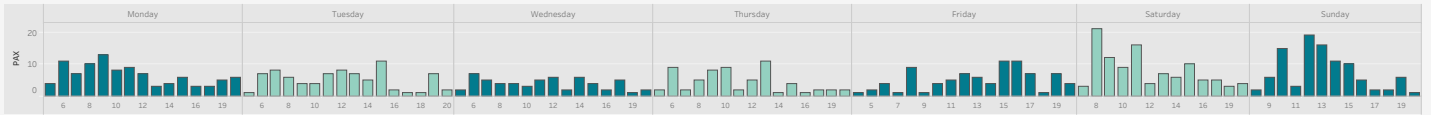

Preston departures by day and hour

departure dates 02/01/2021 to 29/01/2021