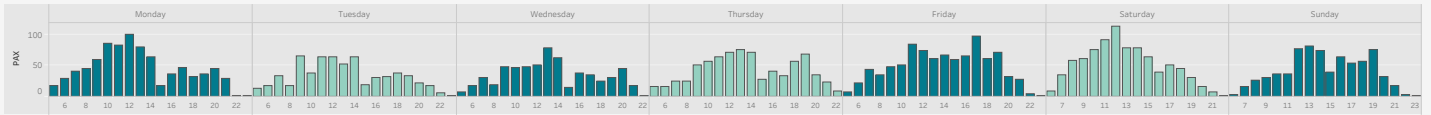

Avanti Network (all) departures by day and hour

Euston departures by day and hour

Birmingham New Street departures by day and hour

Manchester Piccadilly departures by day and hour

Liverpool Lime Street departures by day and hour