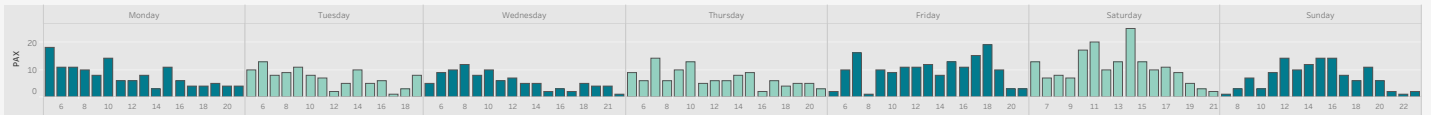

Avanti Network (all) departures by day and hour

Euston departures by day and hour

Birmingham New Street departures by day and hour

Manchester Piccadilly departures by day and hour

Liverpool Lime Street departures by day and hour

Glasgow Central departures by day and hour

Preston departures by day and hour

departure dates 02/01/2021 to 29/01/2021