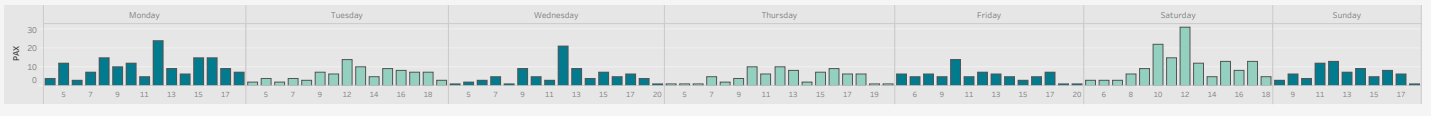

Avanti Network (all) departures by day and hour

Euston departures by day and hour

Birmingham New Street departures by day and hour

Manchester Piccadilly departures by day and hour

Liverpool Lime Street departures by day and hour

Glasgow Central departures by day and hour

Preston departures by day and hour

departure dates 02/01/2021 to 29/01/2021