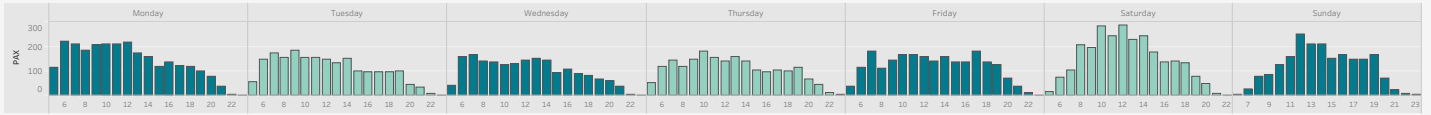

Avanti Network (all) departures by day and hour

Euston departures by day and hour

Birmingham New Street departures by day and hour

Manchester Piccadilly departures by day and hour

Liverpool Lime Street departures by day and hour